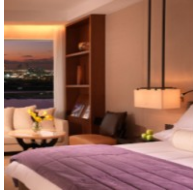

Overview of 5 star Official Congress Hotels in Dubai

InterContinental Festival City	Location: Dubai city	Distance from the DWTC: 15 min

The Hotel is located on Dubai Creek, offering stunning views in every direction. It has an excellent position in the heart of Dubai Festival City, a world-class waterfront lifestyle resort that blends shopping, dining, entertainment, homes, schools, offices, hotels and leisure in one place. The hotel is close to Dubai International Airport.

Grand Hyatt Dubai	Location: Dubai city	Distance from the DWTC: 10 min