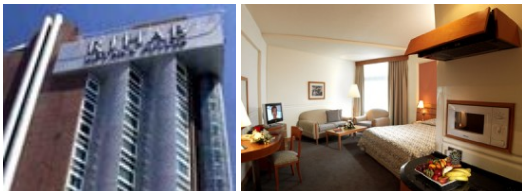

Rihab Rotana	Location: Sheikh Zayed Road	Distance from the DWTC: 10 min

Welcome to Rihab Rotana Dubai, your home away from home where you can experience the unique Arabic hospitality blended with highest hospitality standards. Rihab Rotana Dubai provides modern facilities to match the needs of business and leisure travelers alike. Each room is tailor-made for your comfort and relaxation with extensive amenities and exceptional facilities. The property offers visitors inimitable service in an atmosphere that is not only welcoming, but also attentive and personal.