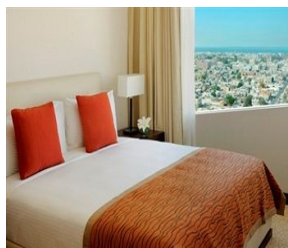

Radisson Royal Hotel

Location: Sheikh Zayed Road

Distance from the DWTC: 10 min

Conveniently near the airport in the heart of Dubai, Radisson Royal Hotel, Dubai is close to Dubai International Convention and Exhibition Centre, Dubai International Financial Centre, and Dubai Mall. Also nearby are Burj Khalifa and Jumeirah Mosque. This luxury hotel offers a restaurant, a coffee shop/café, a poolside bar, and a bar/lounge. Guests receive complimentary transportation including an area shuttle, a theme park shuttle, and a shopping

center shuttle. Complimentary valet parking is available onsite for guests.