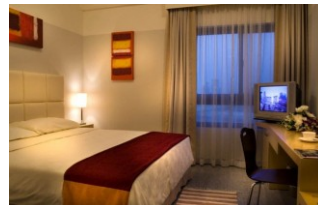

Arabian Park

Location: Safa Park

Distance from the DWTC: 10 min

Arabian Park Hotel is positioned as extremely affordable, offering outstanding value for money to the business, corporate and leisure markets. Ideally situated, Arabian Park Hotel is a short drive to Dubai International Airport, offers quick access to the Dubai World Trade Centre & Dubai International

Convention & Exhibition Centre, operates runs to Jumeirah Beach in just twenty minutes and is only five minutes away from the City Centre, Wafi and all the benefits of Dubai's top retail and entertainment destinations.