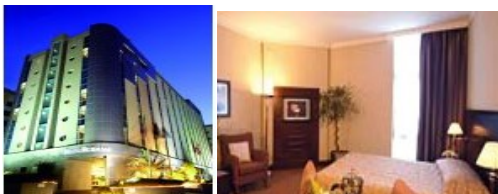

Rimal Rotana	Location: Sheikh Zayed Road	Distance from the DWTC: 10 min

Welcome to Rimal Rotana Dubai, where you can experience the true essence of Arabian hospitality blended with Rotana Hotels renowned service. In this Rotana property, our personalized service and friendly staff will make you feel at home.