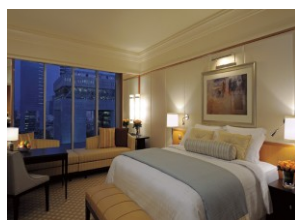

Ritz Carlton DIFC

Location: Dubai City

Distance from the DWTC: 5 min

The Ritz-Carlton, Dubai International Financial Centre offers a dynamic setting and opulent retreat for any traveler. Standing 14 stories high, the hotel epitomizes understated luxury and elegance behind its handsome limestone façade. Guests enjoy a string of sumptuous amenities, a direct walkway to The Gate which is the heart

of the financial centre, plus the added convenience of the city of Dubai at their doorstep. After a day at the office or enjoying the city, guests at this Dubai business hotel can indulge in a soothing spa treatment or enjoy an unforgettable dining experience at one of the hotel's four world-class restaurants