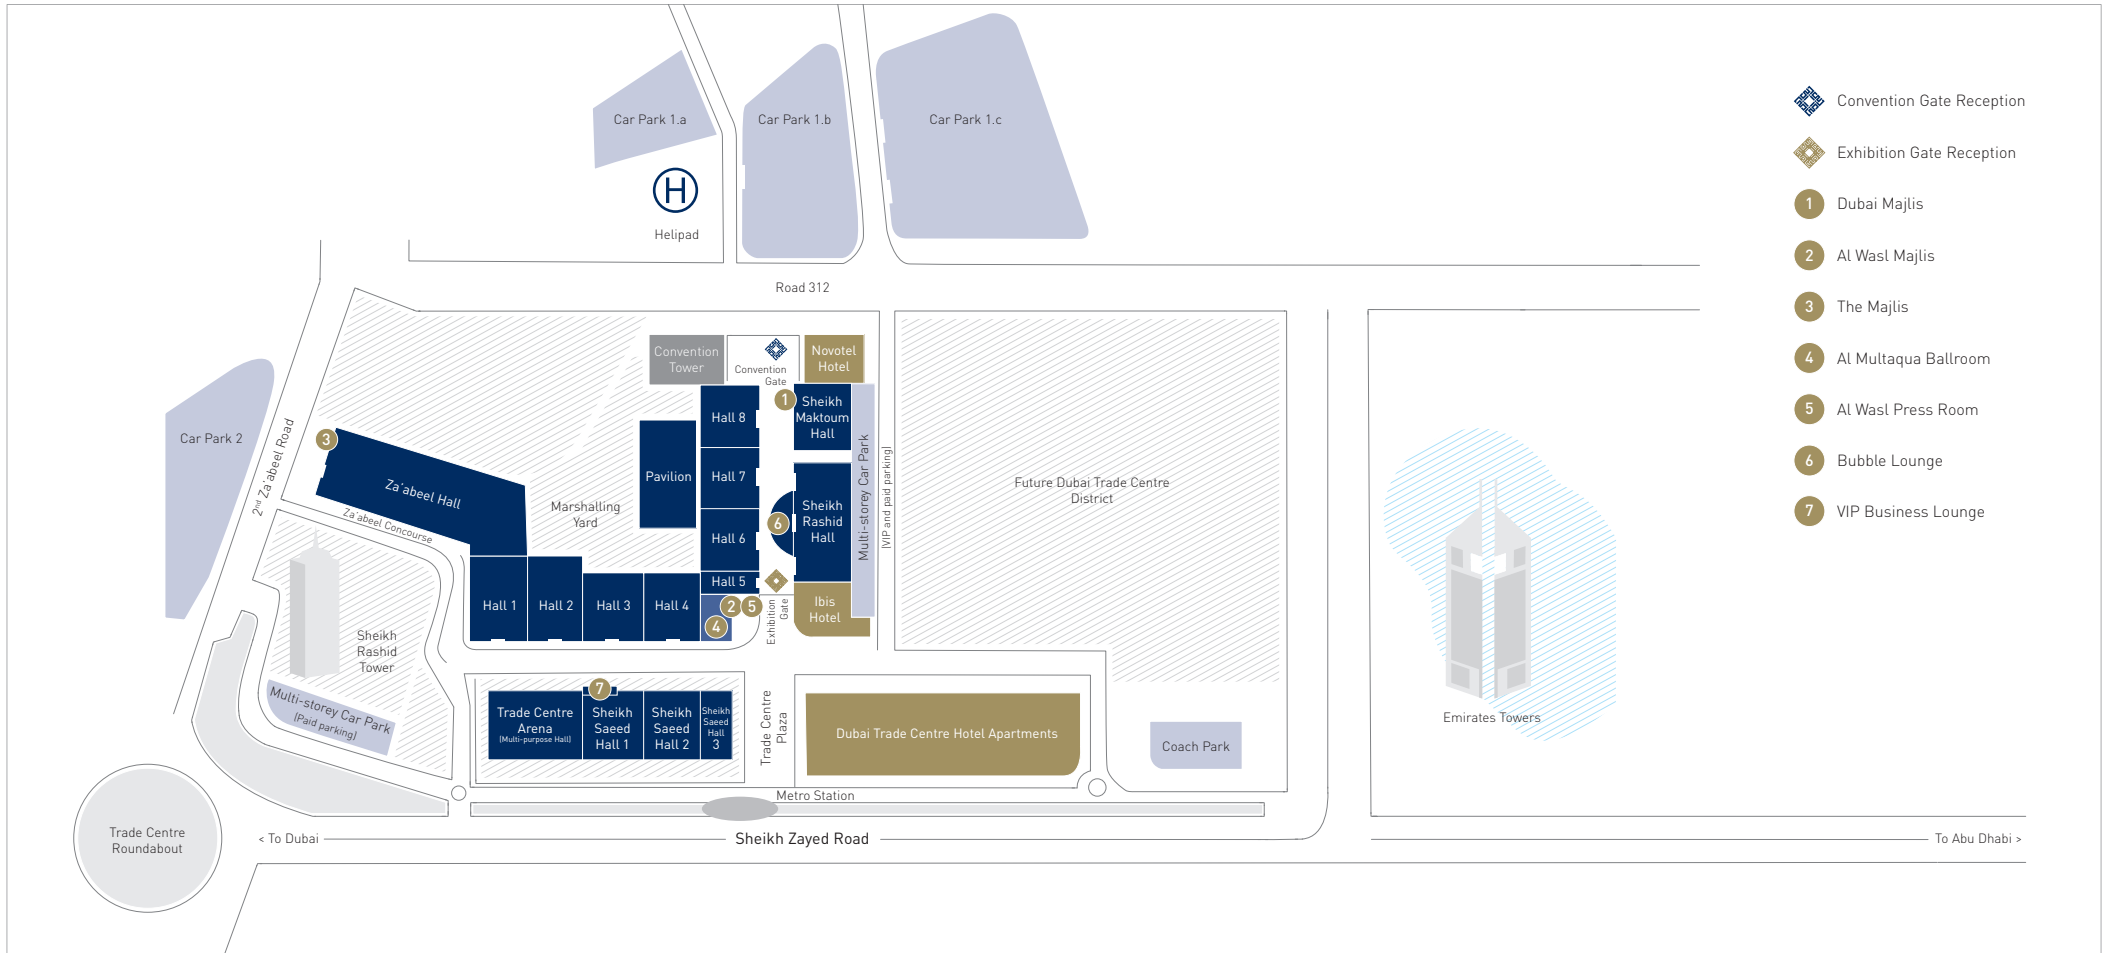

# The Venue Map

-  Convention Gate Reception
-  Exhibition Gate Reception
-  1 Dubai Majlis
-  2 Al Wast Majlis
-  3 The Majlis
-  4 Al Multaqua Ballroom
-  5 Al Wast Press Room
-  6 Bubble Lounge
-  7 VIP Business Lounge